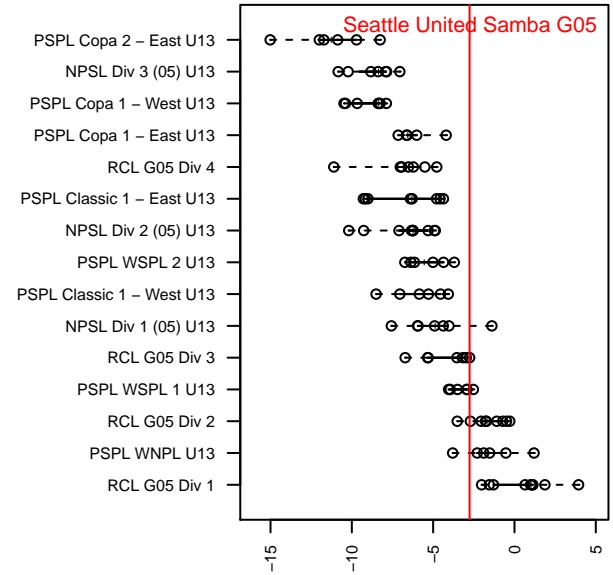

Seattle United Samba G05

Seattle United Premier
 Seattle, WA
 G05 total strength=1079
 attack=3.4 defense=2.03
 fall league = RCL G05 Div 3

alt names used:
 Seattle United G05 Samba
 SEATTLE UNITED G05 SAMBA (WA)
 Seattle United G05 Samba C
 SU G05 Samba

Venues played:
 2017 Rainier Challenge Samba U13
 2017 Beaverton Cup U13 Silver
 2017 SX Cup U13 Gold – Tier 3 U13
 2017 RCL G05 Div 3

Seattle United Samba G05
 Dots are actual minus expected GF (blue circles) and GA (red triangles).
 Blue line is smoothed change in attack strength. Red is smoothed change in defense strength.

**attack and defense variance (black dot)
relative to other teams
and top 10 in region**

**attack and defense rating
relative to others at age
and all opponents in last 13 months**

Performance relative to 13 month average