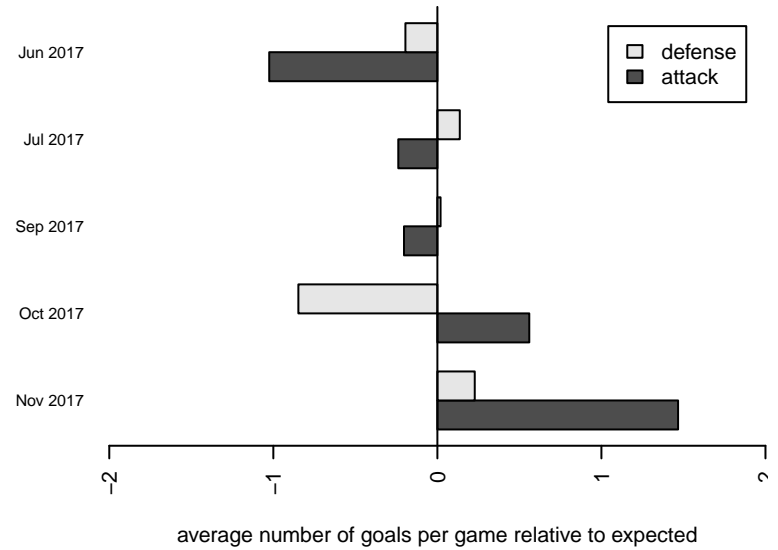

Performance relative to 13 month average