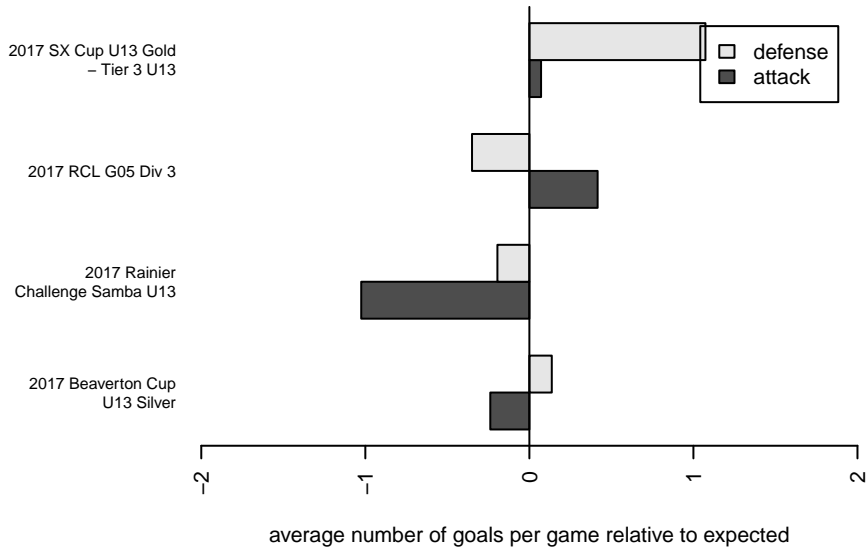

Seattle United Samba G05

Seattle United Premier
 Seattle, WA
 G05 total strength=1079
 attack=3.4 defense=2.03
 fall league = RCL G05 Div 3

alt names used:
 Seattle United G05 Samba
 SEATTLE UNITED G05 SAMBA (WA)
 Seattle United G05 Samba C
 SU G05 Samba

Venues played:
 2017 Rainier Challenge Samba U13
 2017 Beaverton Cup U13 Silver
 2017 SX Cup U13 Gold – Tier 3 U13
 2017 RCL G05 Div 3

Seattle United Samba G05
 Dots are actual minus expected GF (blue circles) and GA (red triangles).
 Blue line is smoothed change in attack strength. Red is smoothed change in defense strength.

**attack and defense variance (black dot)
relative to other teams
and top 10 in region**

**attack and defense rating
relative to others at age
and all opponents in last 13 months**

Performance relative to 13 month average