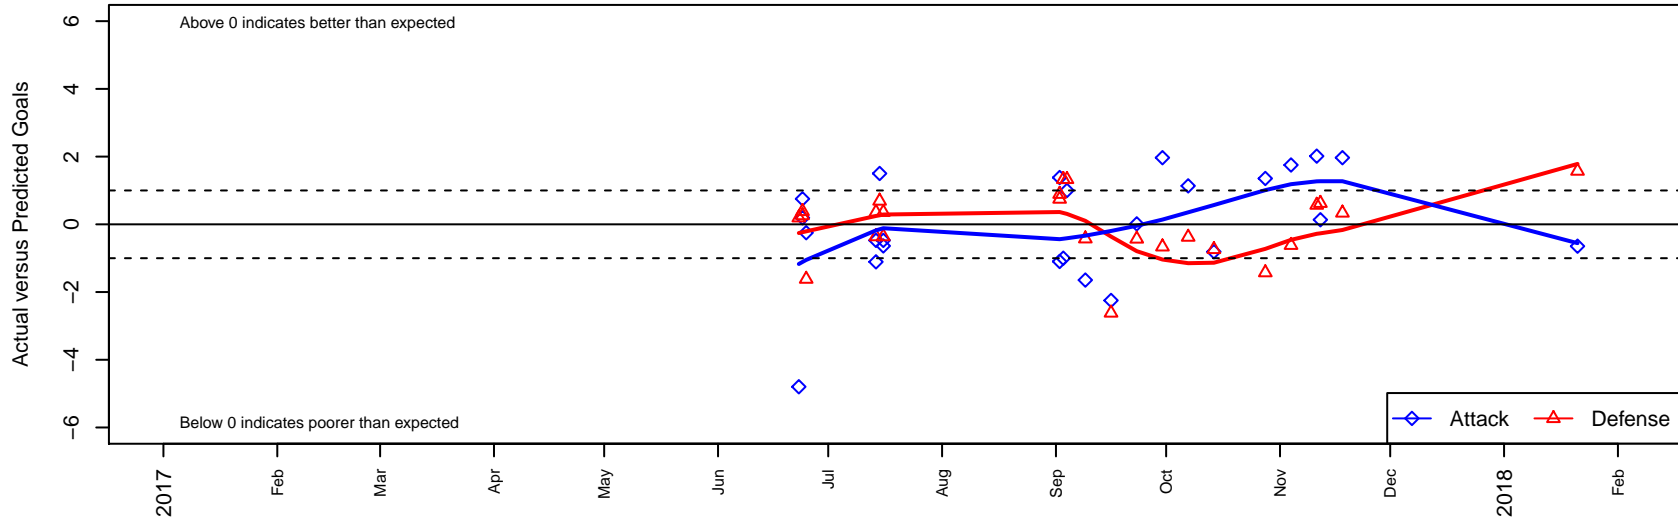

Seattle United Samba G05

Seattle United Premier
 Seattle, WA
 G05 total strength=1079
 attack=3.4 defense=2.03
 fall league = RCL G05 Div 3

alt names used:
 Seattle United G05 Samba
 SEATTLE UNITED G05 SAMBA (WA)
 Seattle United G05 Samba C
 SU G05 Samba

Venues played:
 2017 Rainier Challenge Samba U13
 2017 Beaverton Cup U13 Silver
 2017 SX Cup U13 Gold – Tier 3 U13
 2017 RCL G05 Div 3

Seattle United Samba G05
 Dots are actual minus expected GF (blue circles) and GA (red triangles).
 Blue line is smoothed change in attack strength. Red is smoothed change in defense strength.

**attack and defense variance (black dot)
relative to other teams
and top 10 in region**

**attack and defense rating
relative to others at age
and all opponents in last 13 months**

Performance relative to 13 month average